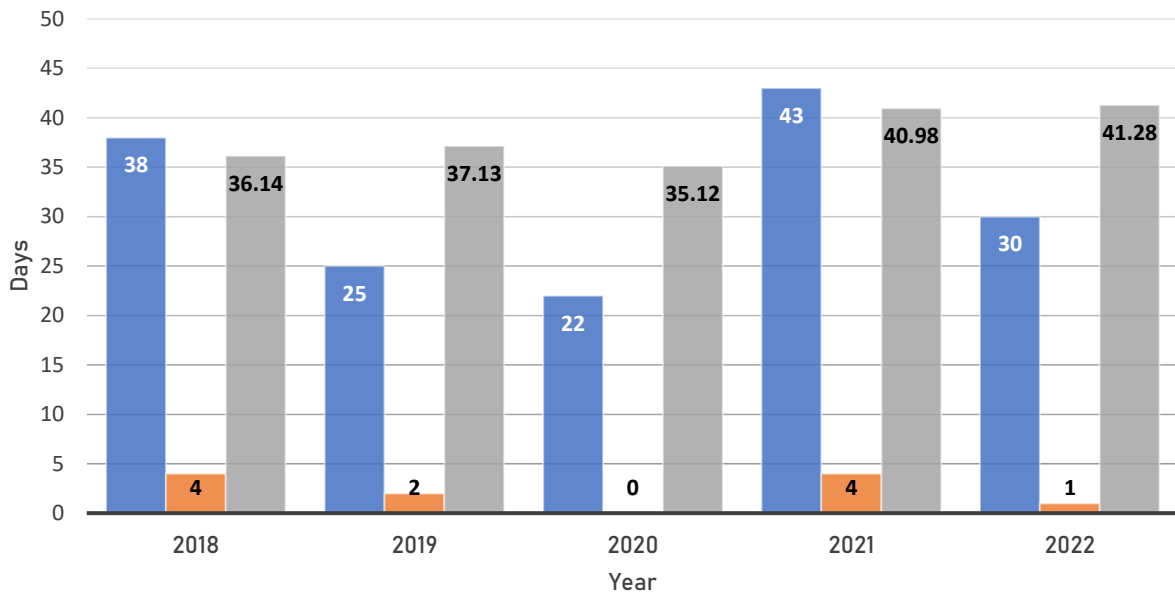

Berks Air Quality Index

Lancaster Air Quality Index

Lehigh Air Quality Index

- Moderate = AQI value 51-101
- Unhealthy for Sensitive Groups = AQI value 101 - 150
- Average AQI