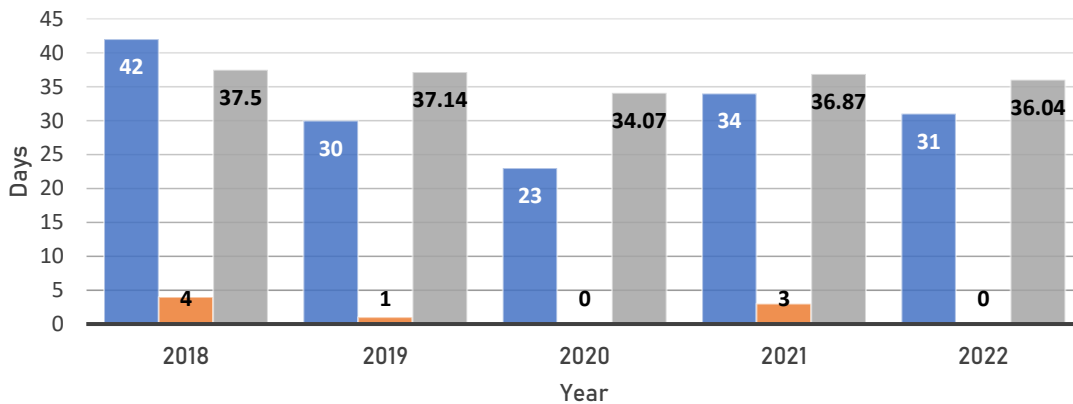

Berks Air Quality Index

Lancaster Air Quality Index

Lehigh Air Quality Index

- Moderate = AQI value 51-101
- Unhealthy for Sensitive Groups = AQI value 101 - 150
- Average AQI