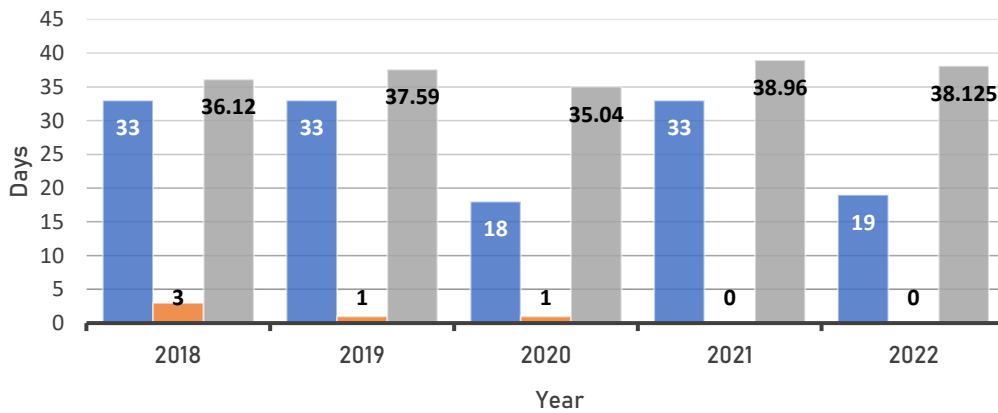

Berks Air Quality Index

Lancaster Air Quality Index

Lehigh Air Quality Index

- Moderate = AQI value 51-101
- Unhealthy for Sensitive Groups = AQI value 101 - 150
- Average AQI